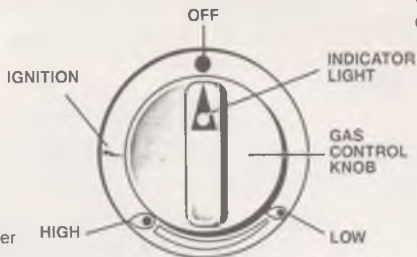

TO LIGHT AND ADJUST THE HEATER

(Indicator light
on Auto only)

(LEFT HAND
INSTALLATION SHOWN)

1. BEFORE LIGHTING THE HEATER

Ensure that the gas is turned on at the cylinder

2. LIGHTING THE 3600 STC HEATER

Turn the gas control knob fully to the "OFF" position and then press firmly downwards. A click will be heard as the igniter light the burner. It may be necessary to operate the igniter several times.

Check through the viewing window on the lower half of the case that the pilot burner is alight. After the burner has lit continue to hold the gas control knob down for 30 seconds. This is to operate the flame failure safety device within the gas control.

The control knob can now be released, and the pilot will remain alight. To operate the main burner, turn the knob anticlockwise and set at the desired position between High and Low. If the burner fails to remain alight or if it is extinguished for any reason, the heater will shut down to a safe condition. After shut down, always **WAIT 3 MINUTES** before attempting to relight the heater.

3. LIGHTING THE 3600 STC AUTO HEATER

Press the control knob down and rotate to the "OFF" position, maintaining downwards pressure. The igniter will be heard to operate with a continuous "ticking" noise and the indicator will illuminate.

Maintain the downwards pressure until the burner is seen to light while checking through the viewing window on the lower half of the case. The indicator light will go out.

After the burner has lit continue to hold down the knob for a further 20 seconds. This is done to operate the flame supervision device within the gas control.

The knob can now be released and the pilot burner will remain alight. To operate the main burner, turn the knob further anticlockwise and set it at the desired position between high and low.

If the burner fails to remain alight, or if it is extinguished for any reason, the heater will shut down to a safe condition. A continuous "ticking" noise will be heard and the indicator light will illuminate as the Auto igniter continues to operate, until the knob is turned off.

After shut down, always **WAIT 3 MINUTES** before attempting to relight the heater.

4. TO ADJUST THE ROOM TEMPERATURE

Turn the Gas Control Knob to the setting that gives the required comfort level. The main burner will 'cycle' on and off automatically as required by the thermostat to maintain the set temperature, the pilot will always remain alight.

5. TURNING OFF THE HEATER

Turn the control knob fully clockwise to the "OFF" position.

SERVICING

In order to ensure that your Carver heater continues to operate effectively, you will need to arrange for it to be serviced at least once a year by a competent and trained service engineer.